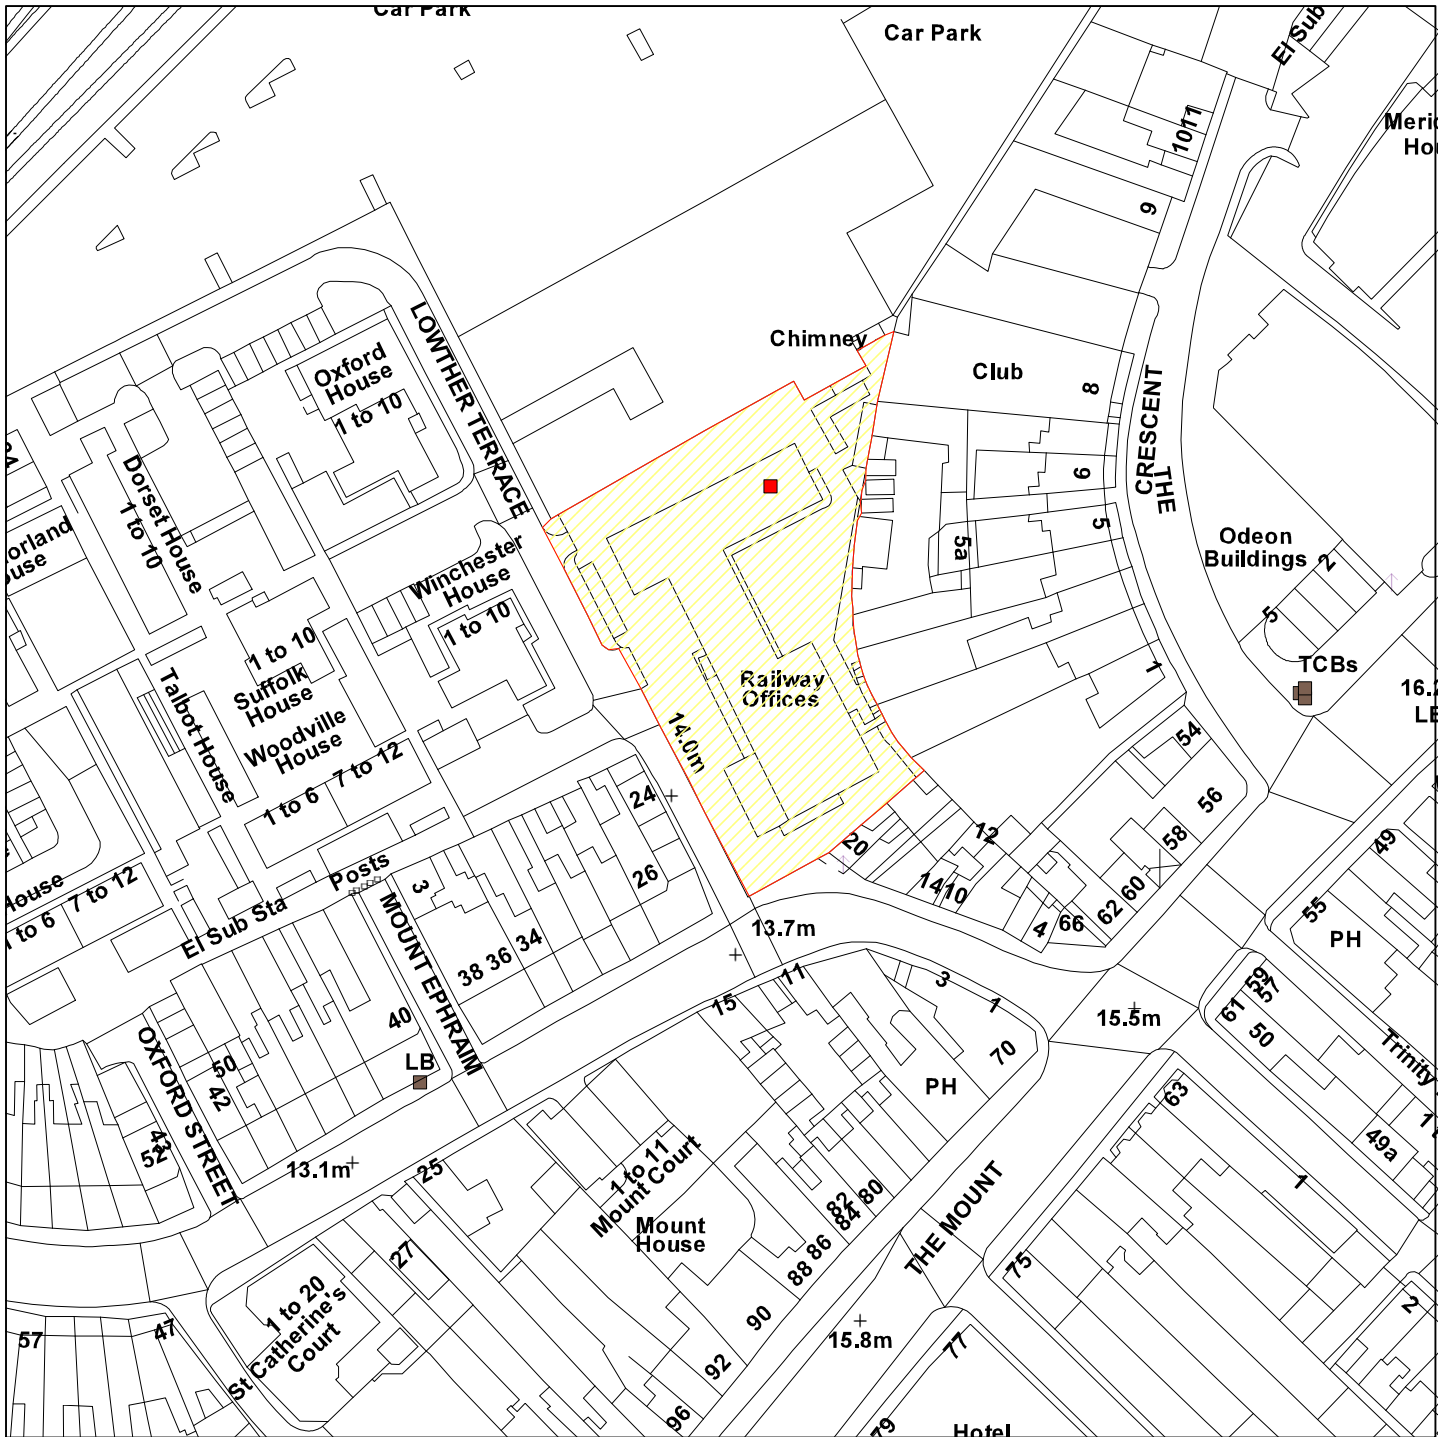

11/00436/FULM

Holgate Villa, 22 Holgate Road

GIS by ESRI (UK)

Scale : 1:1250

Reproduced from the Ordnance Survey map with the permission of the Controller of Her Majesty's Stationery Office © Crown Copyright 2000.

Unauthorised reproduction infringes Crown Copyright and may lead to prosecution or civil proceedings.

Organisation	City of York Council
Department	City Strategy
Comments	
Date	12 August 2011
SLA Number	Not Set